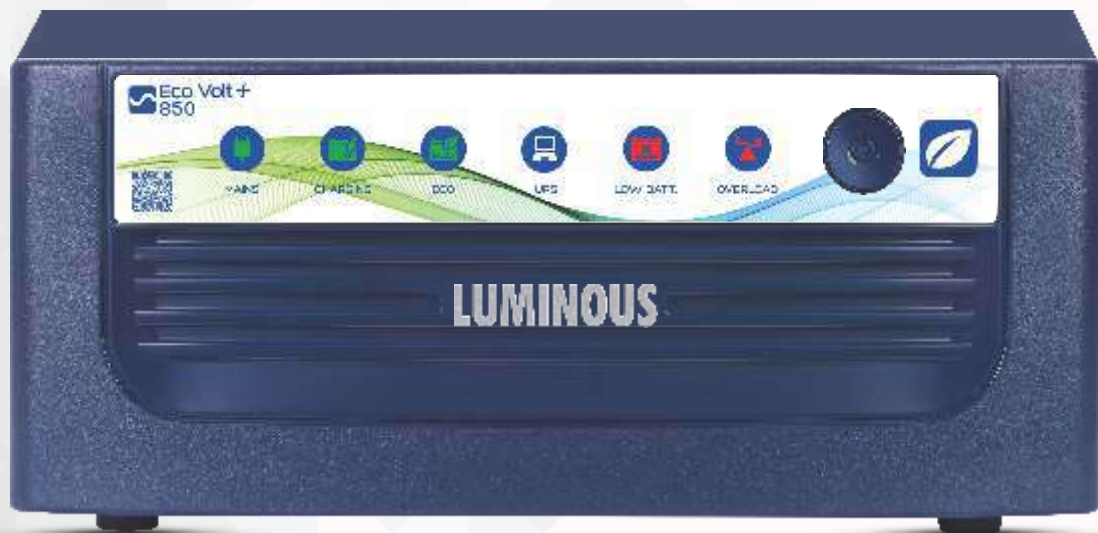

Eco Volt+

EFFICIENCY THAT SAVES YOUR PRECIOUS RESOURCES

Sine Wave Technology

Eco Volt+ 650 : 600VA/12V

Eco Volt+ 850 : 700VA/12V

Eco Volt+ 1550 : 1400VA/12V

Eco Volt+ 750 : 650VA/12V

Eco Volt+ 1050 : 900VA/12V

Eco Volt+ 1650 : 1500VA/24