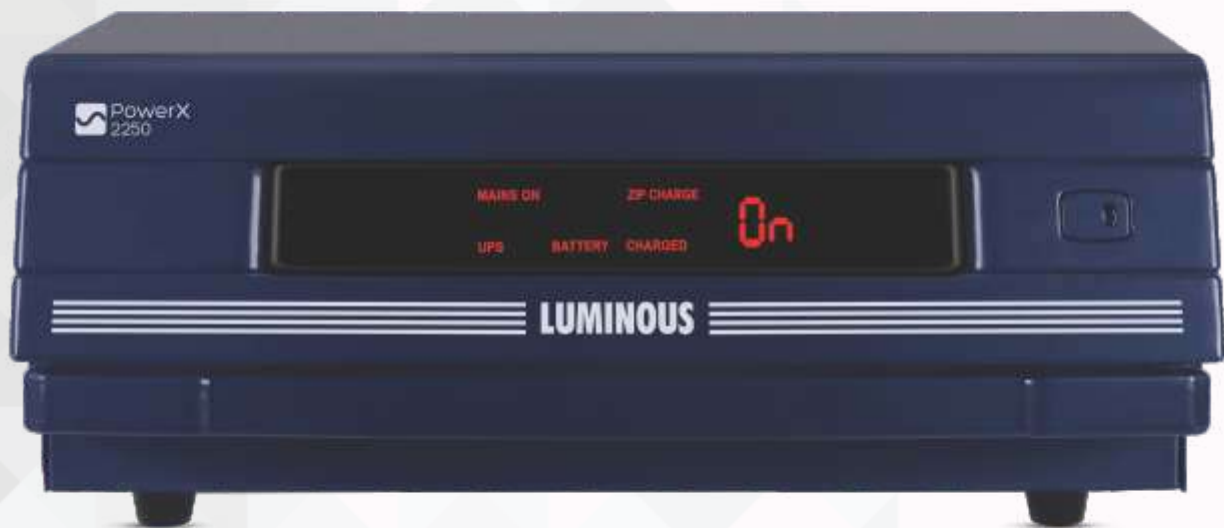

# RUN HEAVY LOADS ON A SINGLE BATTERY AND RECHARGE IT FASTER

**Square Wave Technology**

**Eco Watt+ 1250 Rapid : 1100VA/12V**

**Eco Watt+ 1650 Rapid : 1500VA/12V**

# NO NOISE POWER-PACKED PERFORMANCE, EVERYDAY

Sine Wave Technology  
PowerX 2250 : 2000VA/24V

**PRO UPS**

**GET POWER-PACKED  
PERFORMANCE, EVERYDAY**

**DIGITAL  
DISPLAY**

**Square Wave Technology  
Pro UPS 2250 : 2000VA/24V**